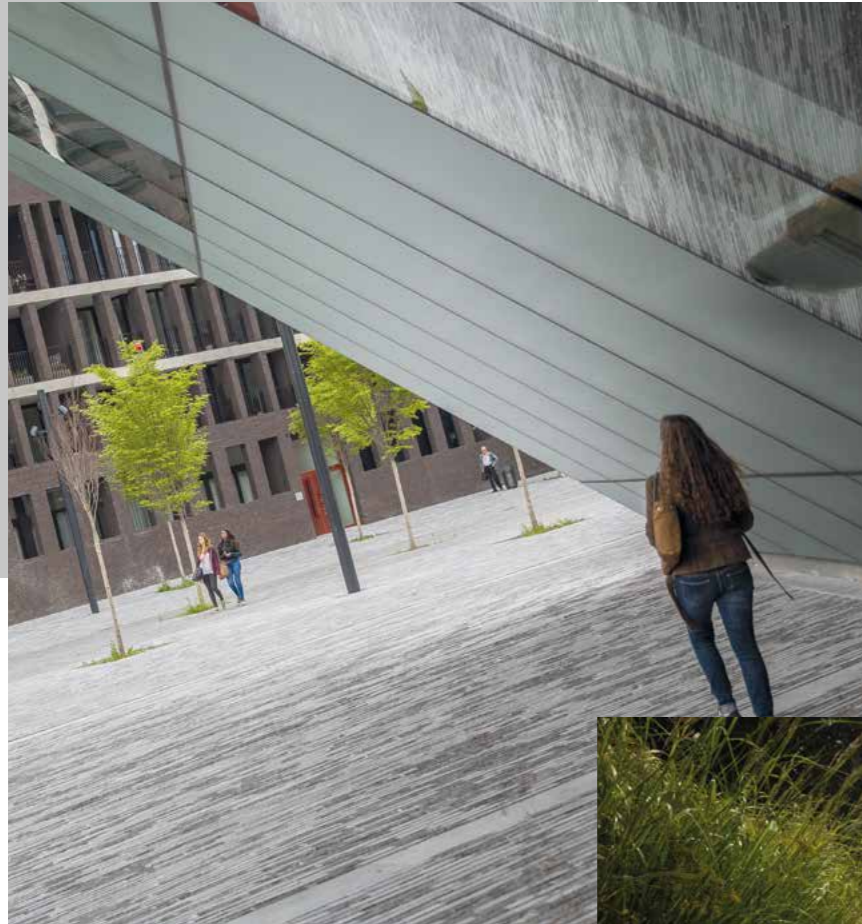

PIERRE
BLEUE
BELGE

est. 1668

Inspiration book
Urban projects

08

08
Aménagements urbains
Stedenbouw ruimten
Urban fittings

38
Aménagements publics
Openbare ruimten
Public Spaces

46
Façade
Gevel
Façade

Get inspired
AND
design your
next project