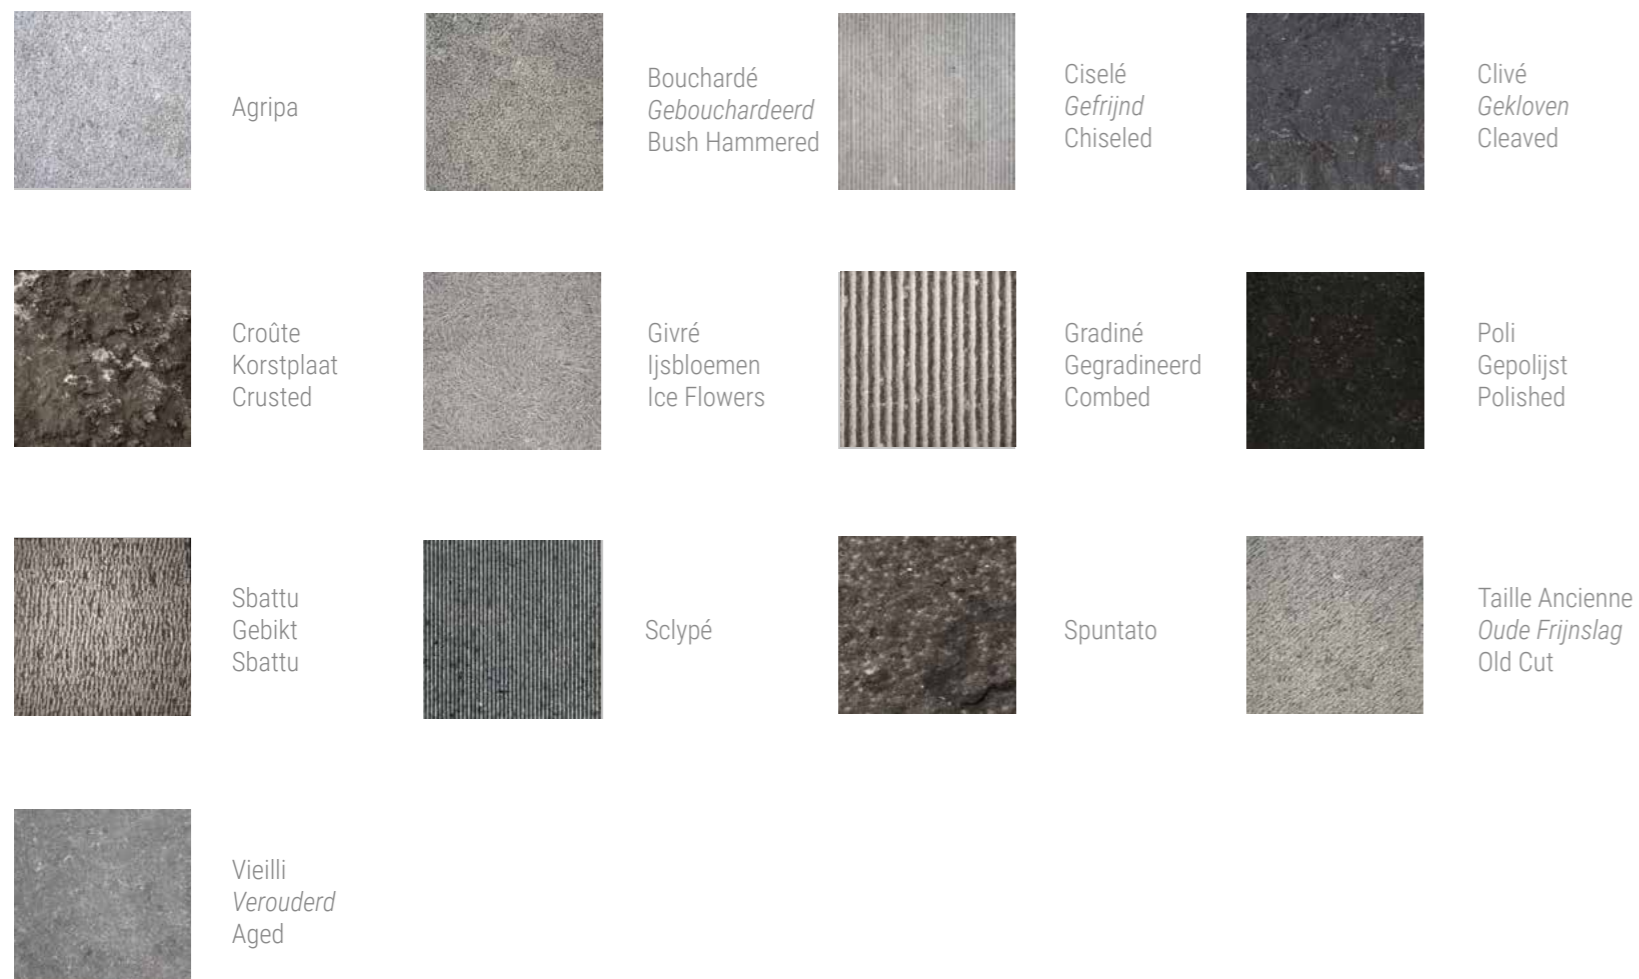

Mural uniquement / Uitsluitend muur / Wall only

Choose,
Combine,
Create !

TAILLÉE SUR MESURE

S'adaptant à toutes les formes, découpes ou mesures dont vous rêvez, la Pierre Bleue Belge se prête, selon la finition choisie, tant aux usages intérieurs qu'extérieurs. Nos finitions se déclinent sous forme de dalles (de sol ou murales), pavés, longrines (modules fins), palissades, escaliers, plans de travail... Laissez libre cours à votre imagination !

OP MAAT GESNEDEN

Van welke vormen, uitsnijdingen of maten u ook droomt, met Belgische blauwe hardsteen is alles mogelijk, zowel binnen als buiten, al naargelang de gewenste afwerking. Onze stenen zijn verkrijgbaar als vloer- en muurtegels, plaveien, stroken, palissadestenen, trappen enz. Laat uw verbeelding de vrije loop!

BESPOKE STONES

Belgian Blue Stone can be adapted to any shape, cut or size you could dream of, and depending on the finish chosen, lends itself to both indoor and outdoor applications. Our finishes are available in the form of tiles (floor or wall tiles), paving stones, strips (fine modules), borders, palisades, stairs... Give free rein to your imagination!